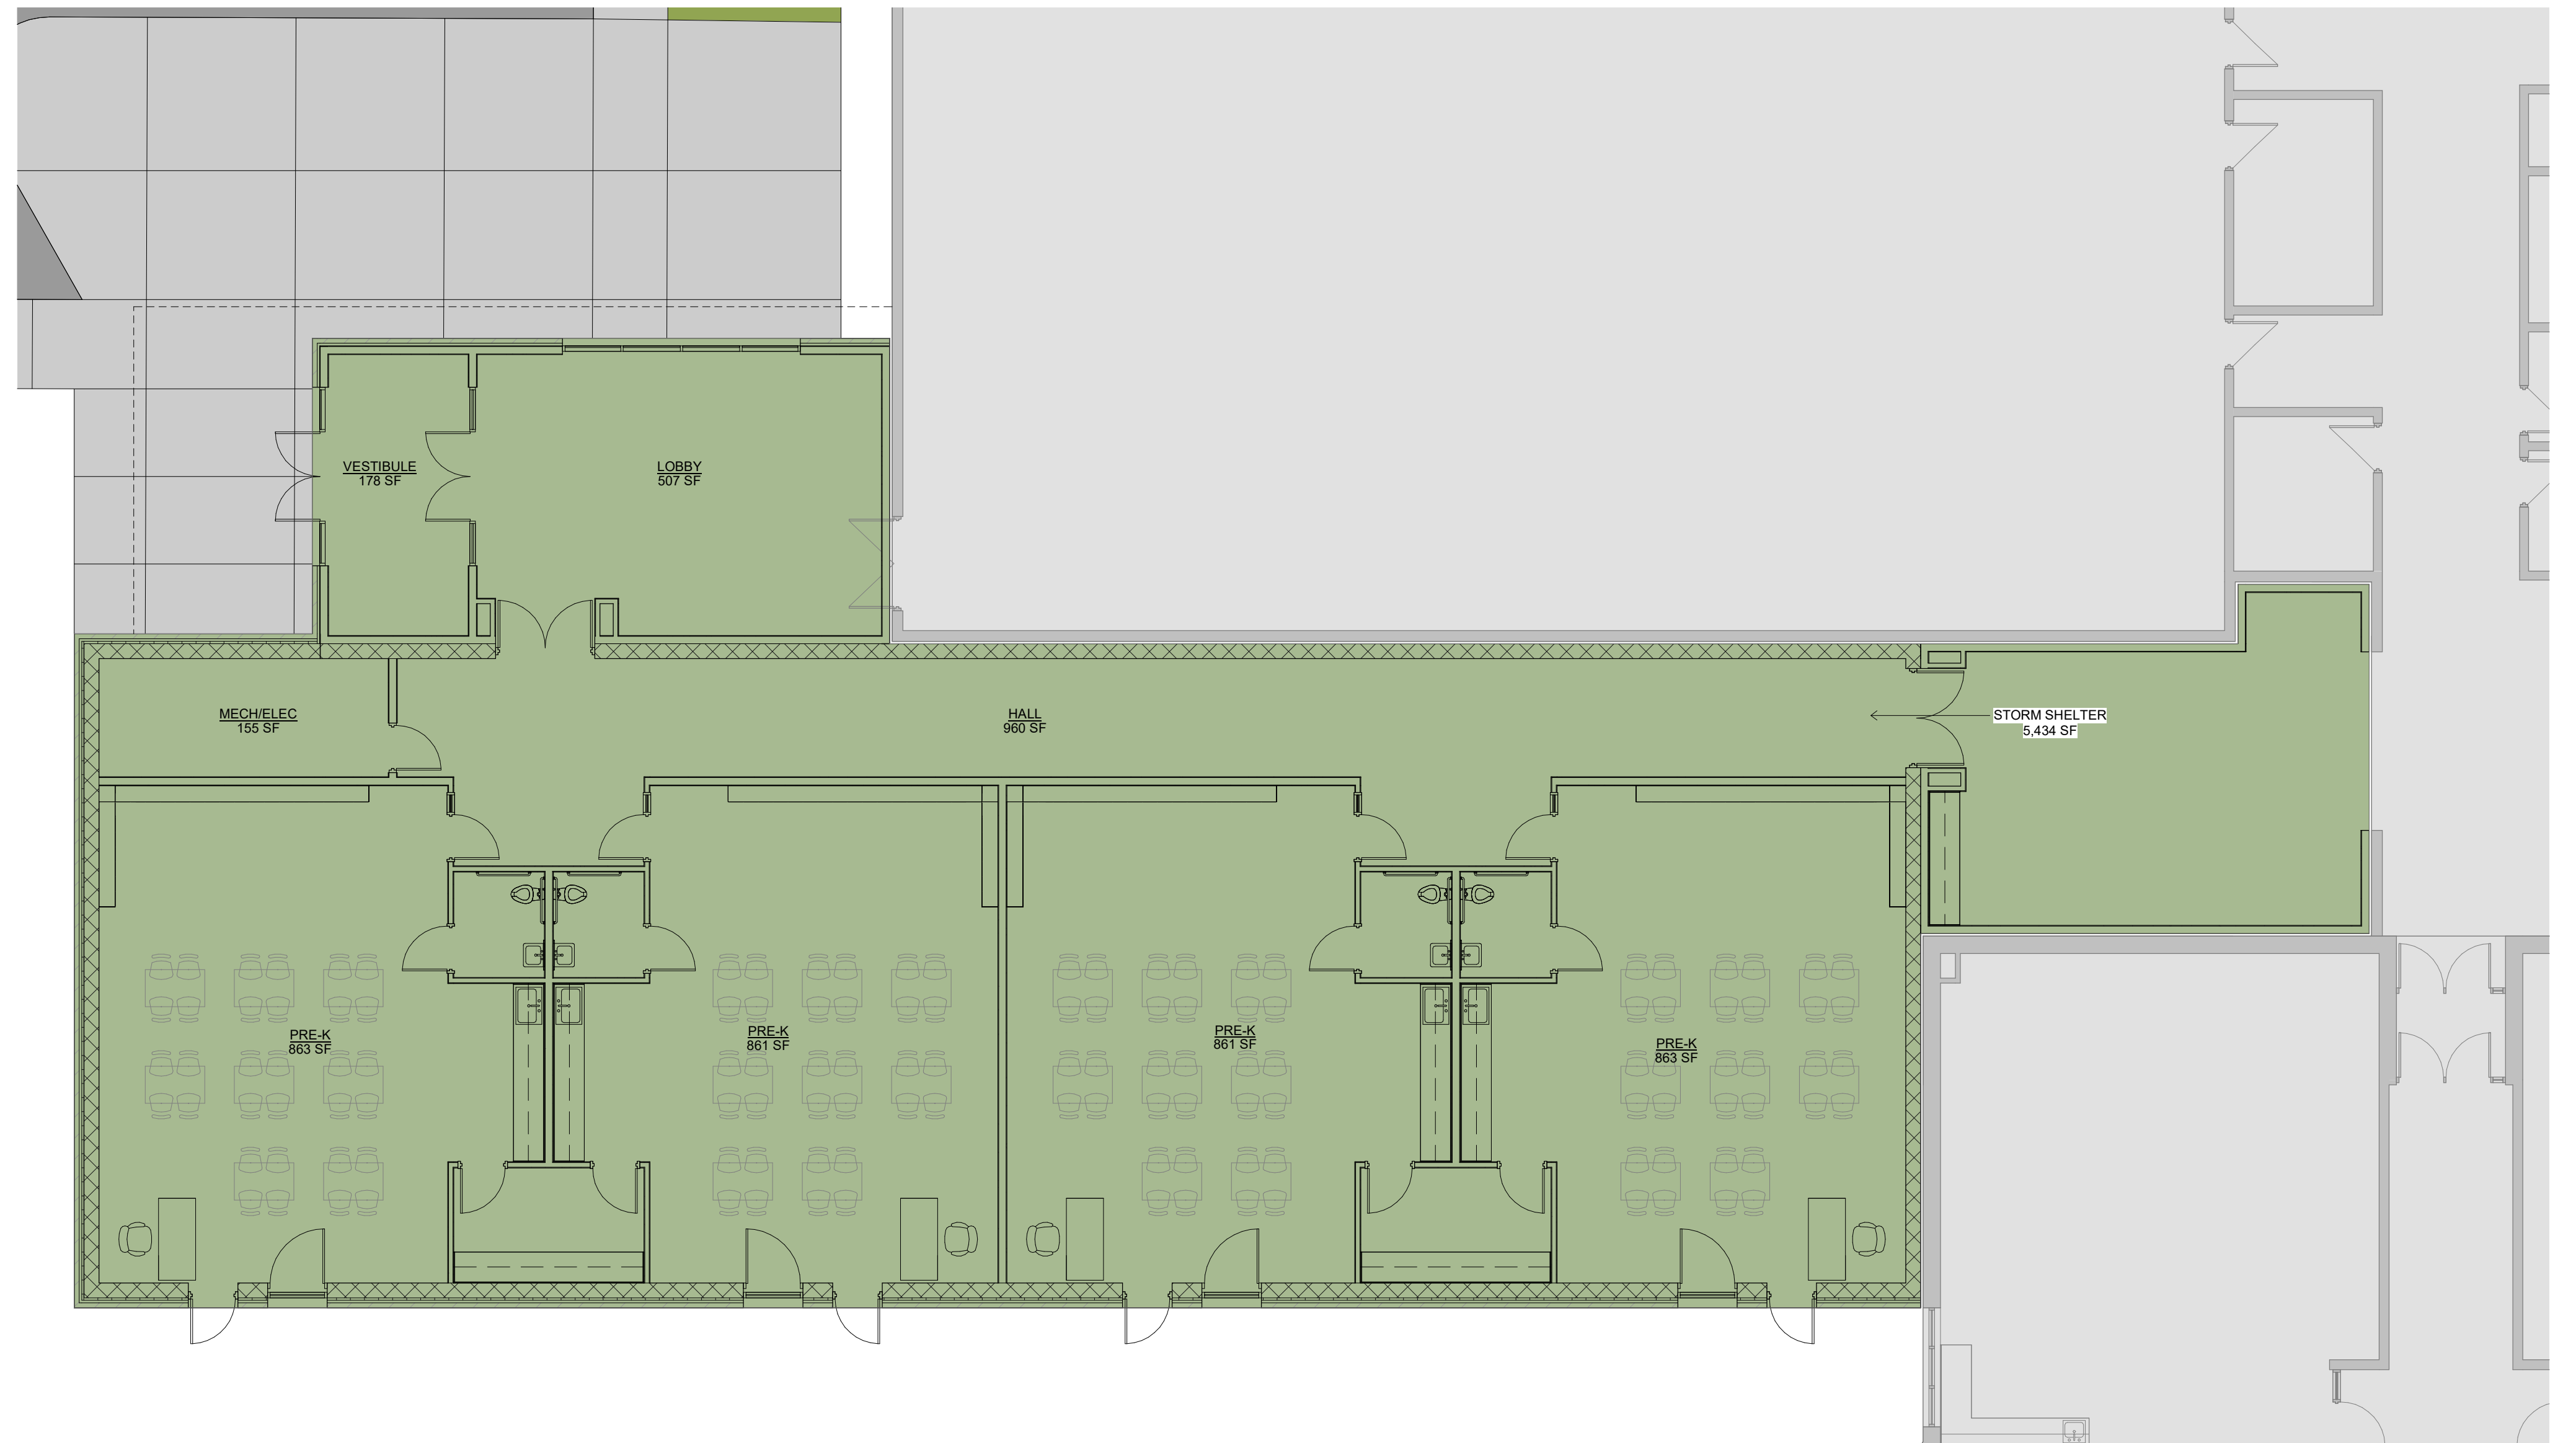

**A MAIN ENTRY**  
1/8" = 1'-0"

**B PRE-K CLASSROOMS**  
1/8" = 1'-0"